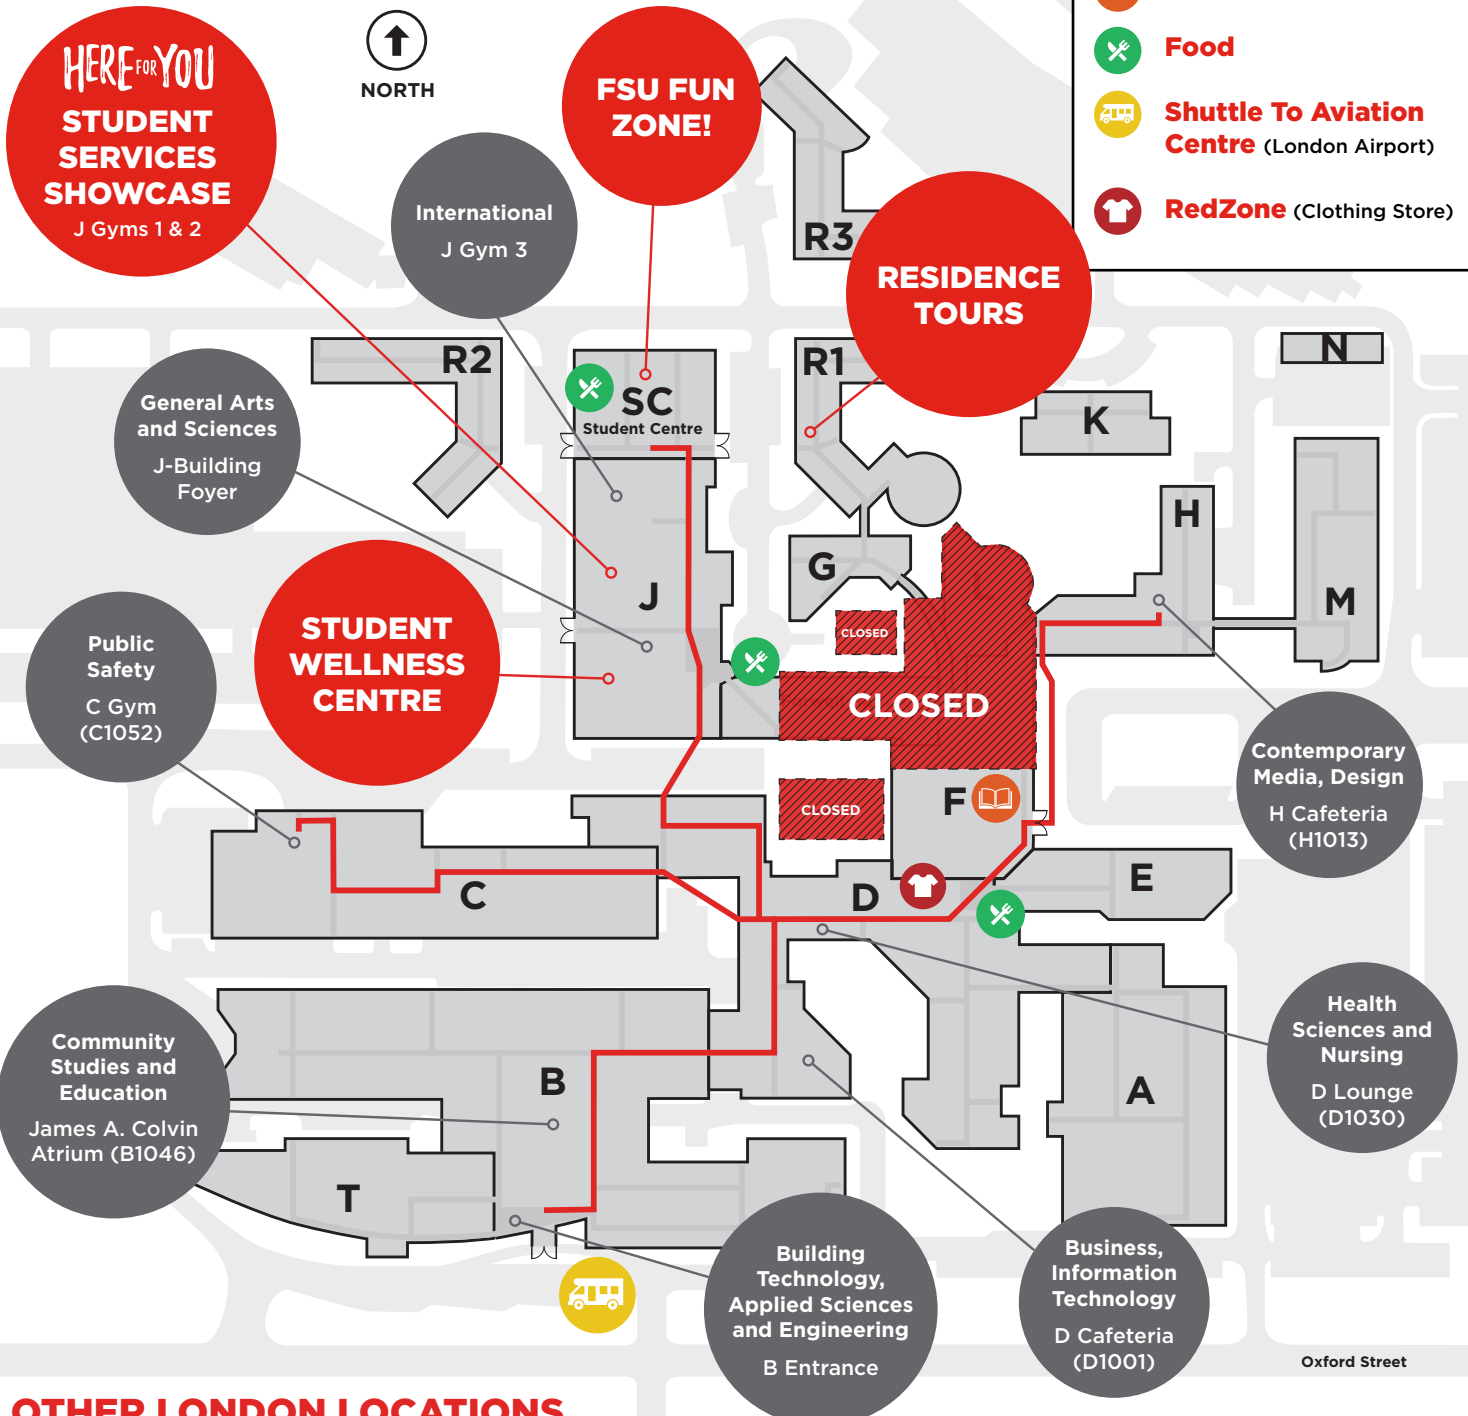

EXPLORE YOUR OPTIONS

Not sure what you'd like to study? Visit these areas of study based on your interests.

LEGEND

-  **Campus Store**
-  **Food**
-  **Shuttle To Aviation Centre** (London Airport)
-  **RedZone** (Clothing Store)

Tourism, Hospitality and Culinary Arts
London Downtown Campus
130 Dundas St.

Transportation Technology
Centre for Applied Transportation
Technologies (CATT)
1764 Oxford Street East

SCAN for directions ↗

Explore Campus

Explore Fanshawe's London Campus at your own pace, from cafes and eateries to the library and stunning three-floor Student Wellness Centre.

Residence Tours

Residence is guaranteed for first year students at London Campus! Tours begin in R1042 from 10 a.m. to 3 p.m. to visit a traditional-style residence on campus.

Here for You Student Services Showcase

Discover our student support services in J Gym, from admissions and application advisors to the Fanshawe Student Union and learning supports.

FSU Fun Zone!

Stop by the Student Centre and see for yourself how the Fanshawe Student Union helps create one of the best student experiences around.