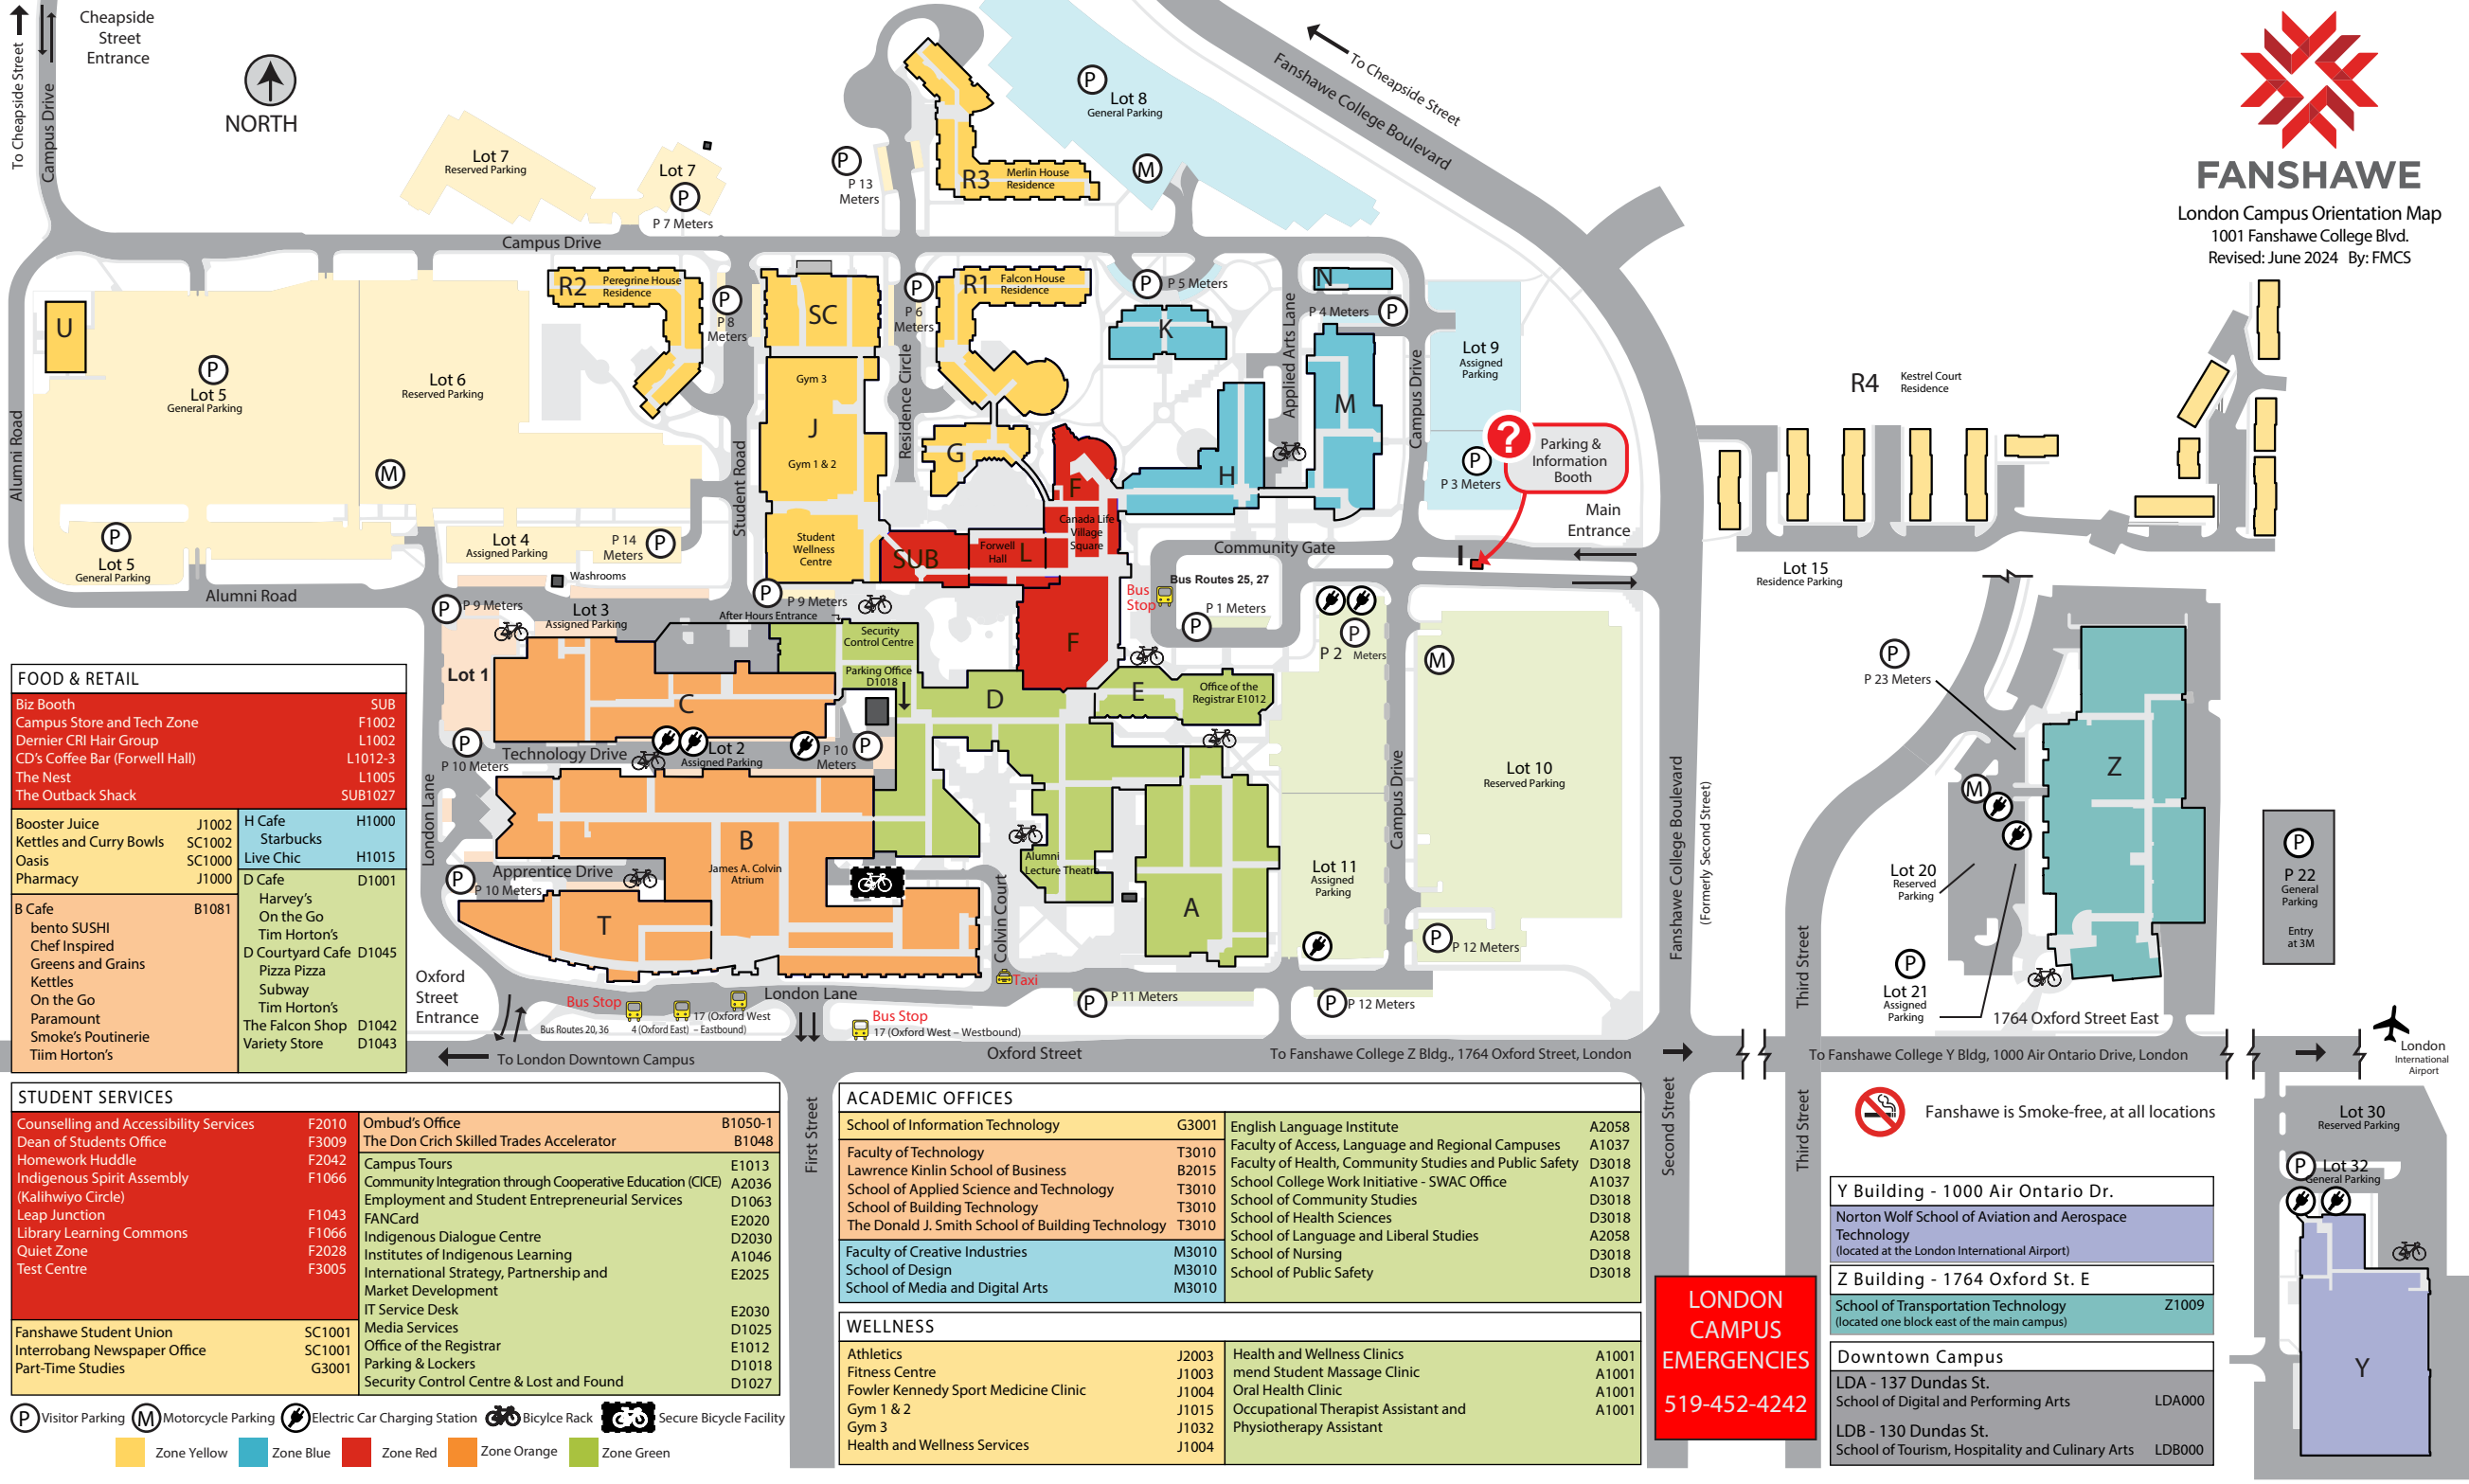

# FANSHAWE

London Campus Orientation Map  
1001 Fanshawe College Blvd.  
Revised: June 2024 By: FMCS

### FOOD & RETAIL

Biz Booth	SUB
Campus Store and Tech Zone	F1002
Demier CRI Hair Group	L1002
CD's Coffee Bar (Forwell Hall)	L1012-3
The Nest	L1005
The Outback Shack	SUB1027
Booster Juice	J1002
Kettles and Curry Bowls	SC1002
Oasis	SC1000
Pharmacy	J1000
B Cafe	B1081
bento SUSHI	
Chef Inspired	
Greens and Grains	
Kettles	
On the Go	
Paramount	
Smoke's Poutinerie	
Tim Horton's	
H Cafe	H1000
Starbucks	
Live Chic	H1015
D Cafe	D1001
Harvey's	
On the Go	
Tim Horton's	
D Courtyard Cafe	D1045
Pizza Pizza	
Subway	
Tim Horton's	
The Falcon Shop	D1042
Variety Store	D1043

### STUDENT SERVICES

Counselling and Accessibility Services	F2010	Ombud's Office	B1050-1
Dean of Students Office	F3009	The Don Crich Skilled Trades Accelerator	B1048
Homework Huddle	F2042	Campus Tours	E1013
Indigenous Spirit Assembly (Kalihiwiyo Circle)	F1066	Community Integration through Cooperative Education (CICE)	A2036
Leap Junction	F1043	Employment and Student Entrepreneurial Services	D1063
Library Learning Commons	F1066	FANCard	E2020
Quiet Zone	F2028	Indigenous Dialogue Centre	D2030
Test Centre	F3005	Institutes of Indigenous Learning	A1046
		International Strategy, Partnership and Market Development	E2025
		IT Service Desk	E2030
Fanshawe Student Union	SC1001	Media Services	D1025
Interrobang Newspaper Office	SC1001	Office of the Registrar	E1012
Part-Time Studies	G3001	Parking & Lockers	D1018
		Security Control Centre & Lost and Found	D1027

**Z Building - 1764 Oxford St. E**  
School of Transportation Technology (located one block east of the main campus) Z1009

**Downtown Campus**  
LDA - 137 Dundas St.  
School of Digital and Performing Arts LDA000  
LDB - 130 Dundas St.  
School of Tourism, Hospitality and Culinary Arts LDB000