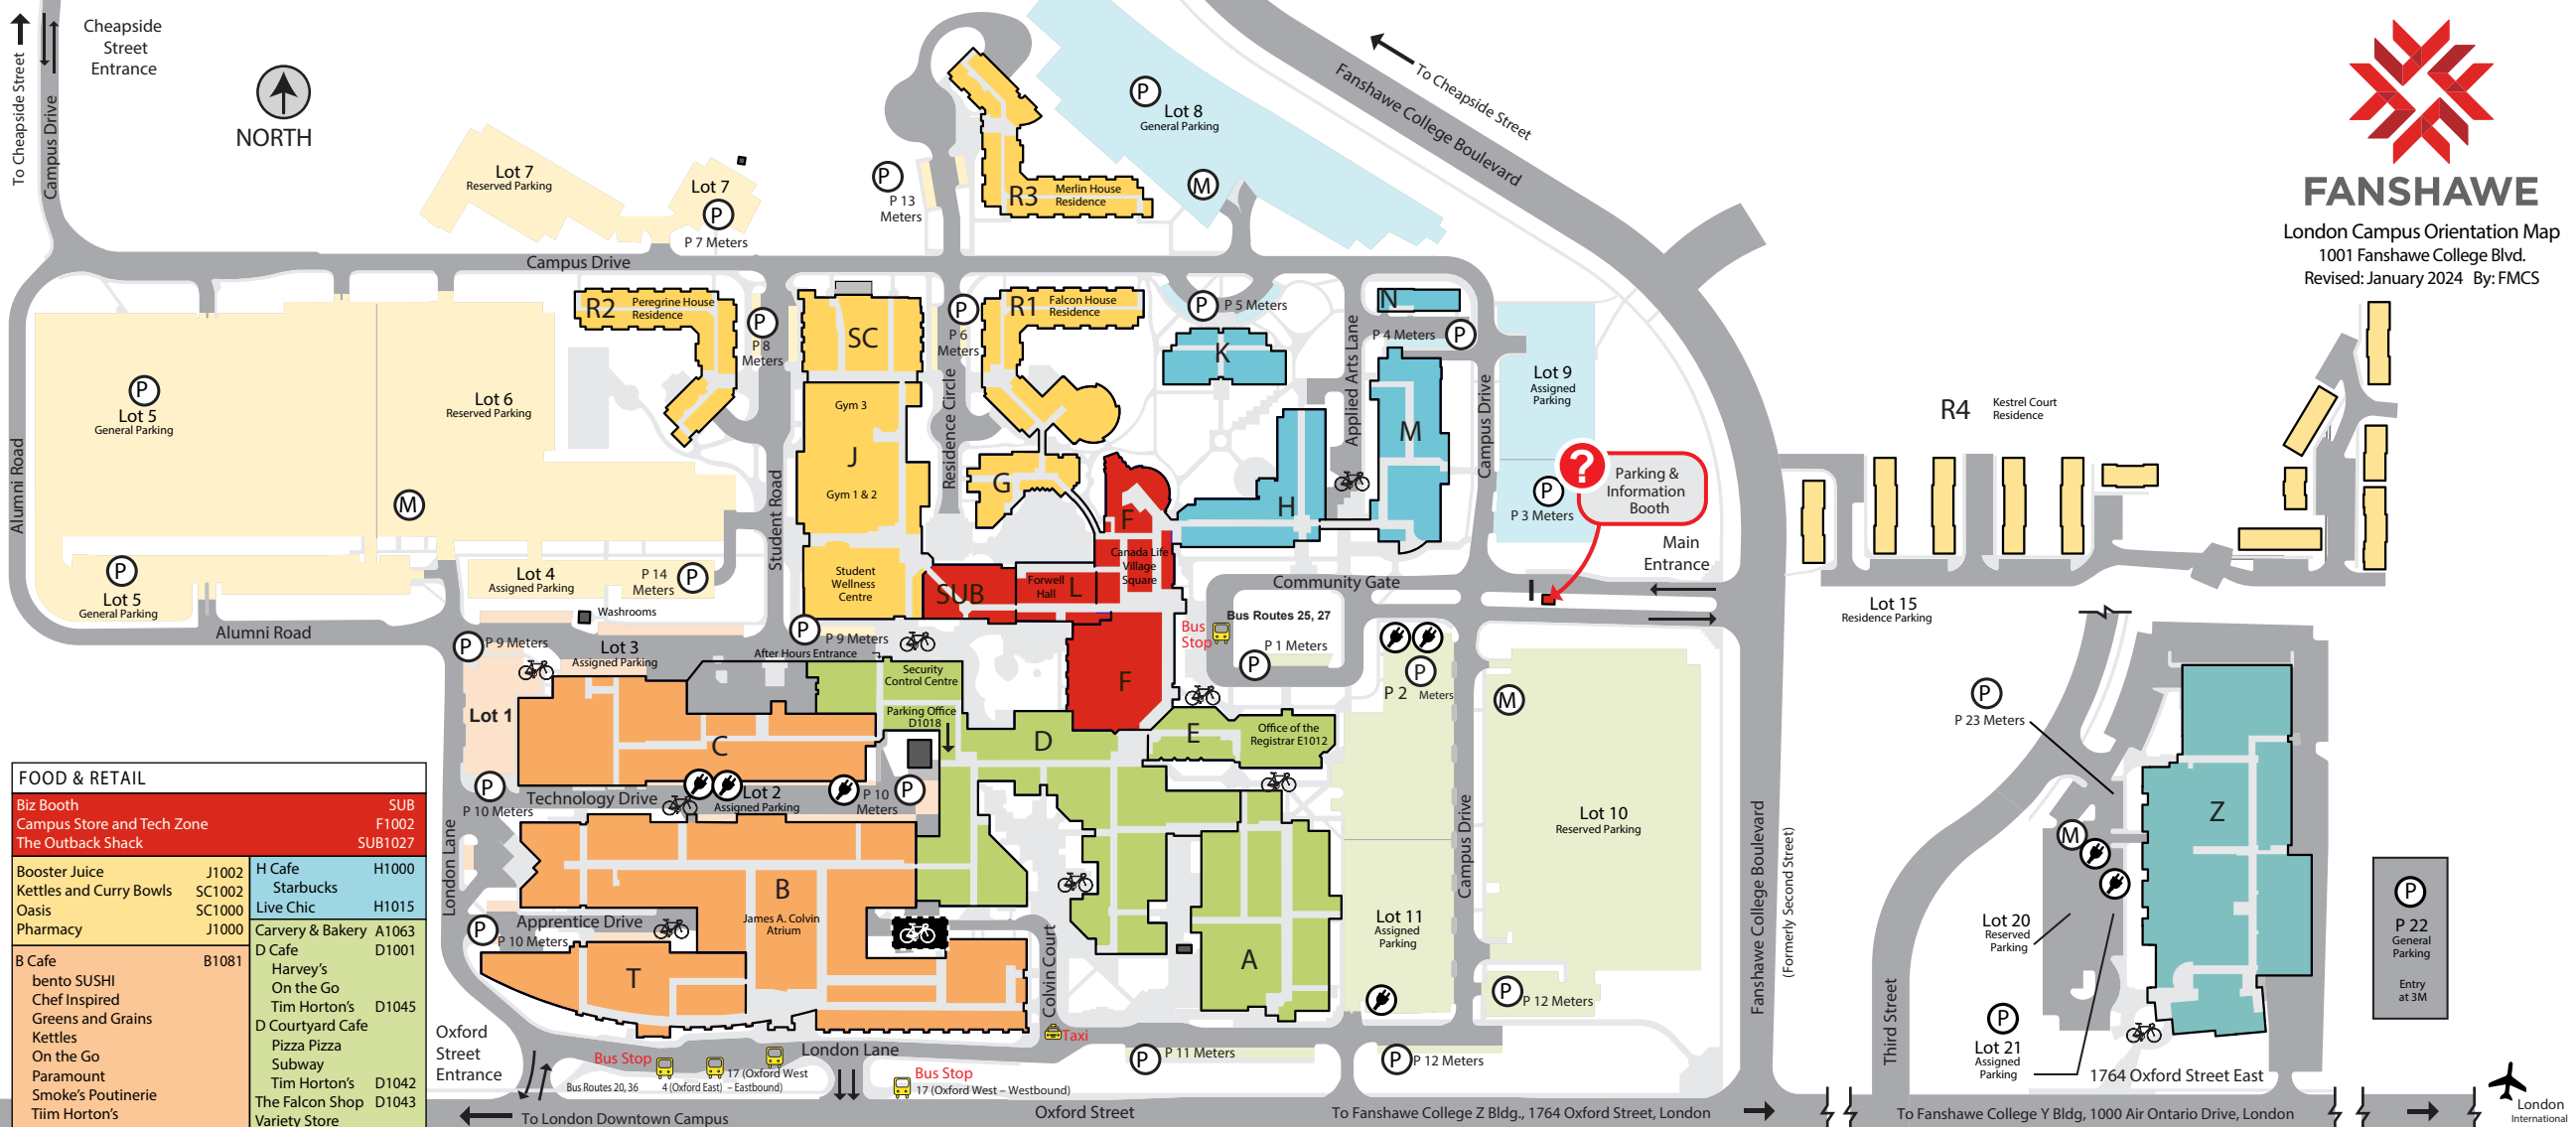

# FANSHAWE

London Campus Orientation Map  
1001 Fanshawe College Blvd.  
Revised: January 2024 By: FMCS

### FOOD & RETAIL

Biz Booth		SUB	
Campus Store and Tech Zone		F1002	
The Outback Shack		SUB1027	
Booster Juice	J1002	H Cafe	H1000
Kettles and Curry Bowls	SC1002	Starbucks	
Oasis	SC1000	Live Chic	H1015
Pharmacy	J1000	Carvery & Bakery	A1063
B Cafe		D Cafe	D1001
B1081		Harvey's	
bento SUSHI		On the Go	
Chef Inspired		Tim Horton's	D1045
Greens and Grains		D Courtyard Cafe	
Kettles		Pizza Pizza	
On the Go		Subway	
Paramount		Tim Horton's	D1042
Smoke's Poutinerie		The Falcon Shop	D1043
Tiim Horton's		Variety Store	

**Z Building - 1764 Oxford St. E**

School of Transportation Technology  
(located one block east of the main campus)

**Downtown Campus**

LDA - 137 Dundas St.  
School of Digital and Performing Arts LDA000

LDB - 130 Dundas St.  
School of Tourism, Hospitality and Culinary Arts LDB000

- Visitor Parking
- Motorcycle Parking
- Bicycle Rack
- Electric Car Charging Station
- Secure Bicycle Facility