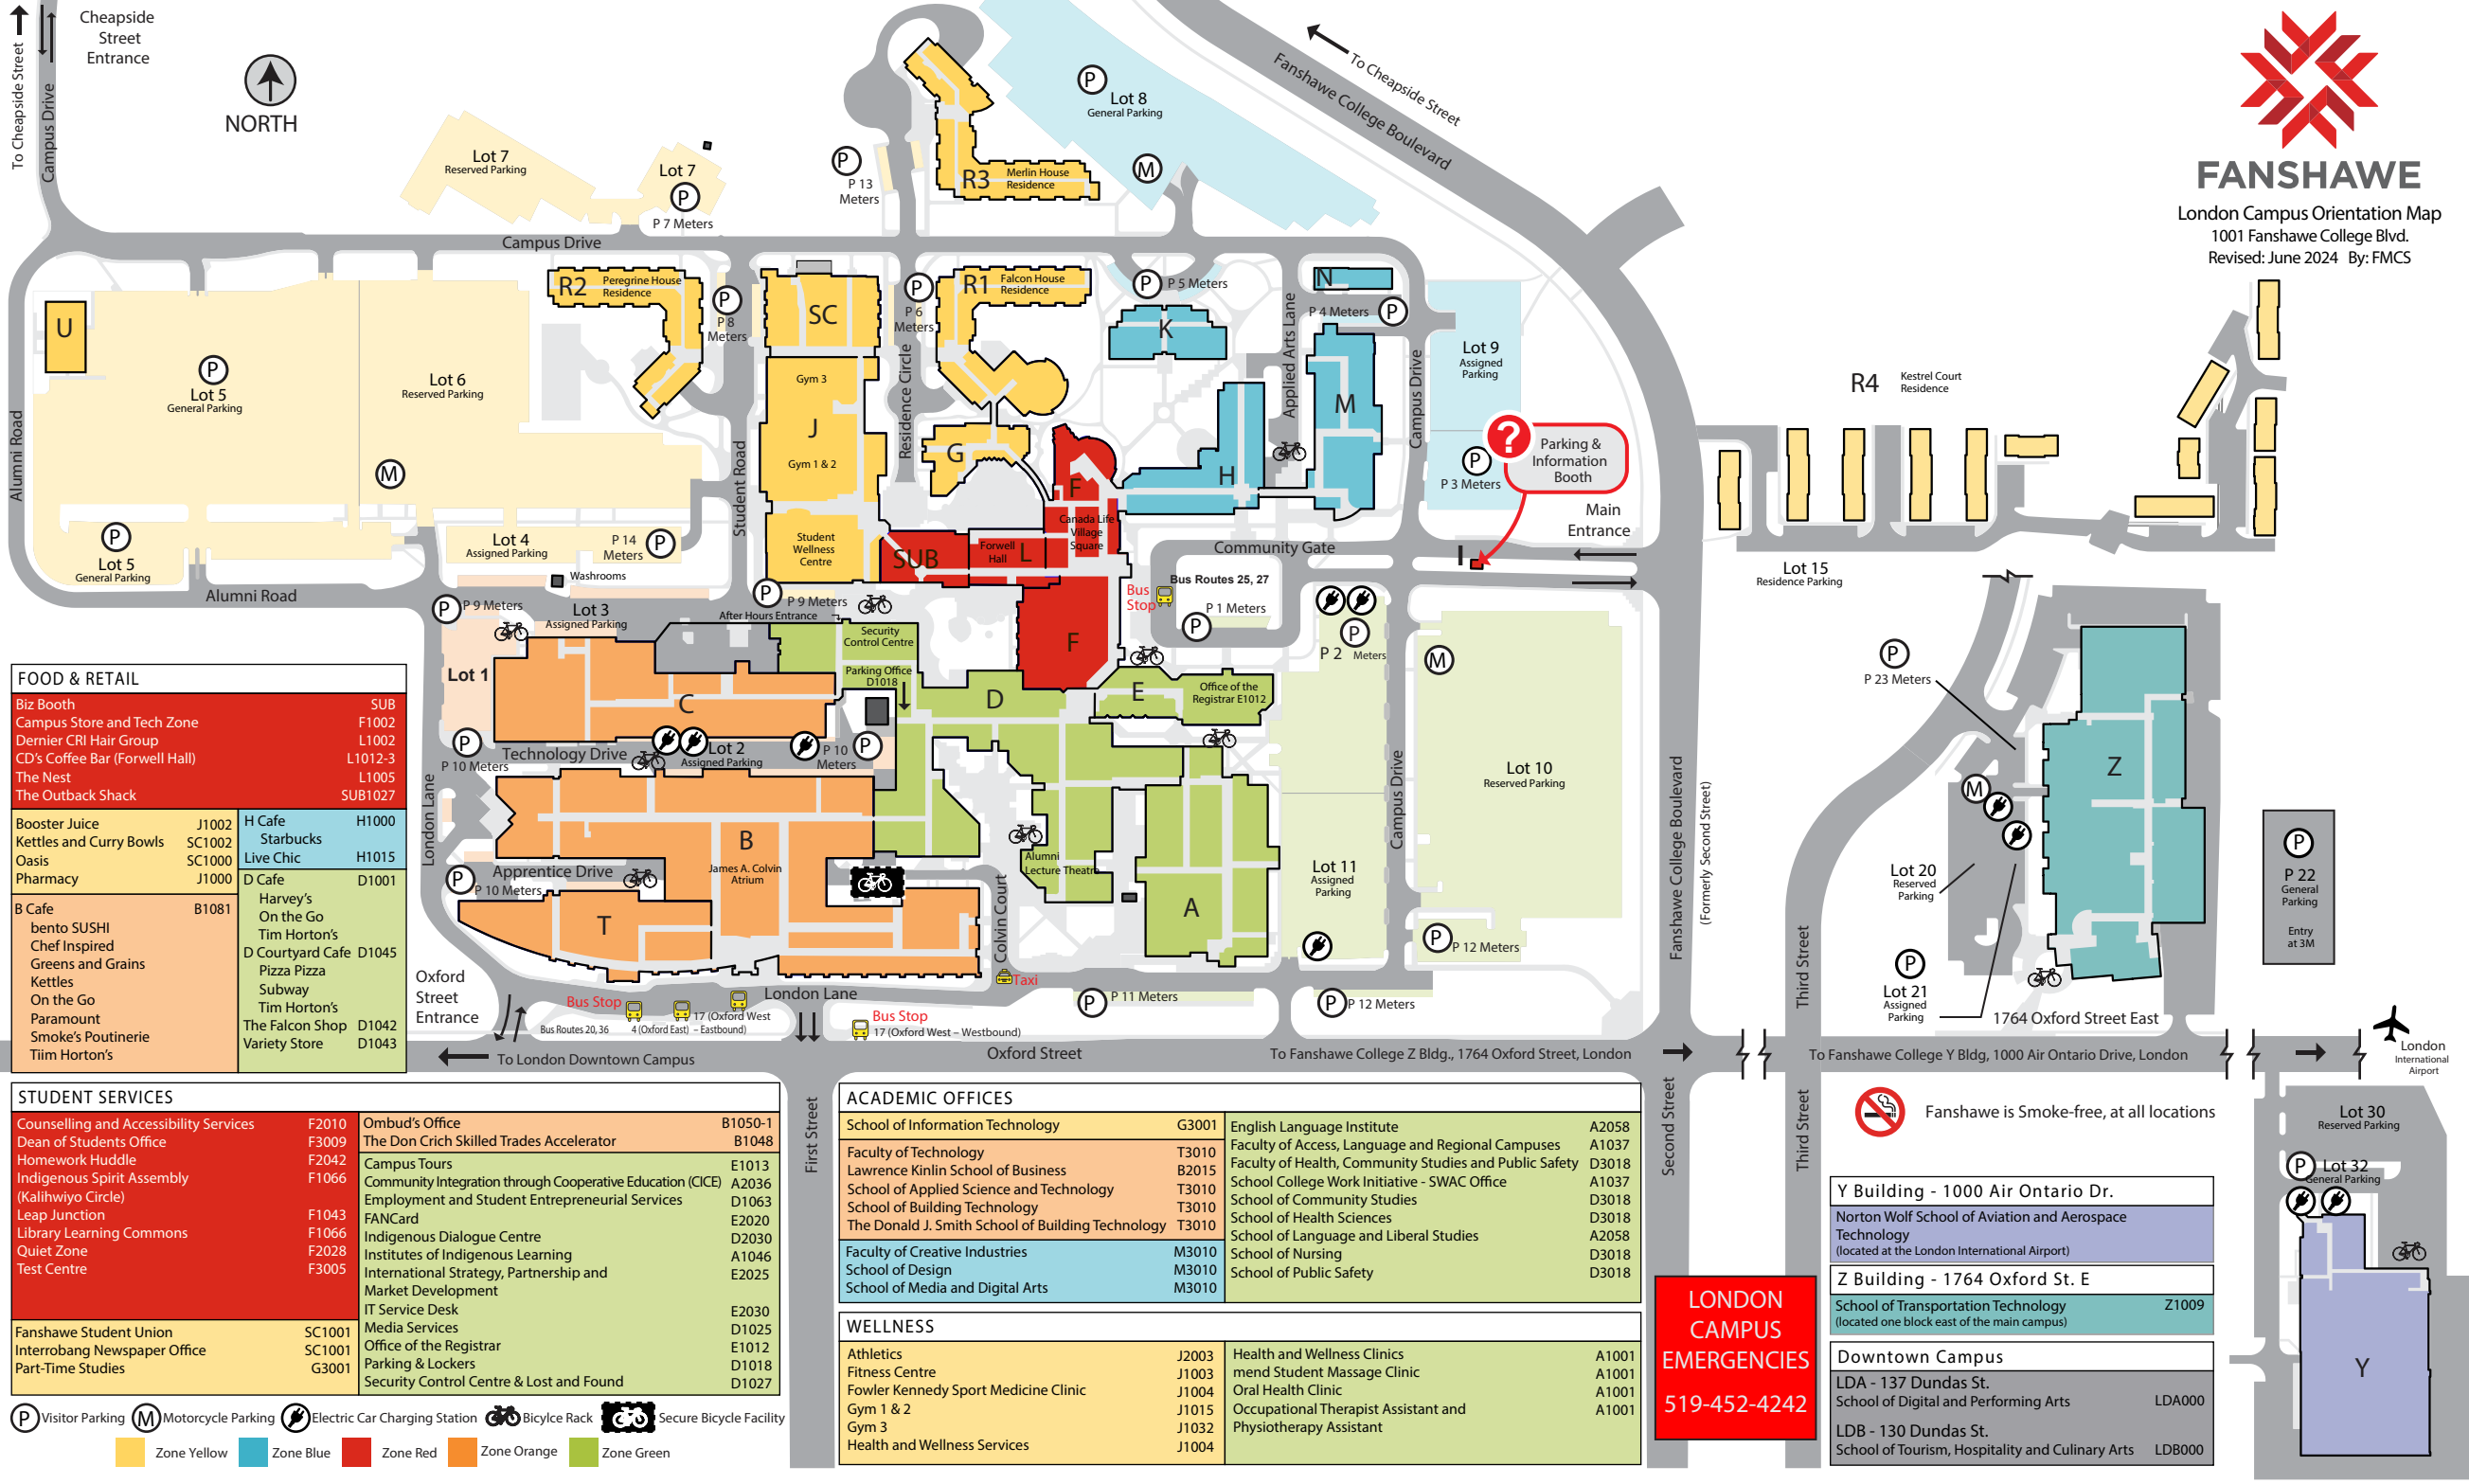

FANSHAWE

London Campus Orientation Map
1001 Fanshawe College Blvd.
Revised: June 2024 By: FMCS

FOOD & RETAIL

Biz Booth	SUB
Campus Store and Tech Zone	F1002
Demier CRI Hair Group	L1002
CD's Coffee Bar (Forwell Hall)	L1012-3
The Nest	L1005
The Outback Shack	SUB1027
Booster Juice	J1002
Kettles and Curry Bowls	SC1002
Oasis	SC1000
Pharmacy	J1000
B Cafe	B1081
bento SUSHI	
Chef Inspired	
Greens and Grains	
Kettles	
On the Go	
Paramount	
Smoke's Poutinerie	
Tim Horton's	
H Cafe	H1000
Starbucks	
Live Chic	H1015
D Cafe	D1001
Harvey's	
On the Go	
Tim Horton's	
D Courtyard Cafe	D1045
Pizza Pizza	
Subway	
Tim Horton's	
The Falcon Shop	D1042
Variety Store	D1043

STUDENT SERVICES

Counselling and Accessibility Services	F2010	Ombud's Office	B1050-1
Dean of Students Office	F3009	The Don Crich Skilled Trades Accelerator	B1048
Homework Huddle	F2042	Campus Tours	E1013
Indigenous Spirit Assembly (Kalihiwiyo Circle)	F1066	Community Integration through Cooperative Education (CICE)	A2036
Leap Junction	F1043	Employment and Student Entrepreneurial Services	D1063
Library Learning Commons	F1066	FANCard	E2020
Quiet Zone	F2028	Indigenous Dialogue Centre	D2030
Test Centre	F3005	Institutes of Indigenous Learning	A1046
		International Strategy, Partnership and Market Development	E2025
		IT Service Desk	E2030
Fanshawe Student Union	SC1001	Media Services	D1025
Interrobang Newspaper Office	SC1001	Office of the Registrar	E1012
Part-Time Studies	G3001	Parking & Lockers	D1018
		Security Control Centre & Lost and Found	D1027

P Visitor Parking
 M Motorcycle Parking
 ⚡ Electric Car Charging Station
 🚲 Bicycle Rack
 🔒 Secure Bicycle Facility

Yellow Zone Yellow
 Blue Zone Blue
 Red Zone Red
 Orange Zone Orange
 Green Zone Green

Z Building - 1764 Oxford St. E
School of Transportation Technology (located one block east of the main campus) Z1009

Downtown Campus
LDA - 137 Dundas St.
School of Digital and Performing Arts LDA000
LDB - 130 Dundas St.
School of Tourism, Hospitality and Culinary Arts LDB000