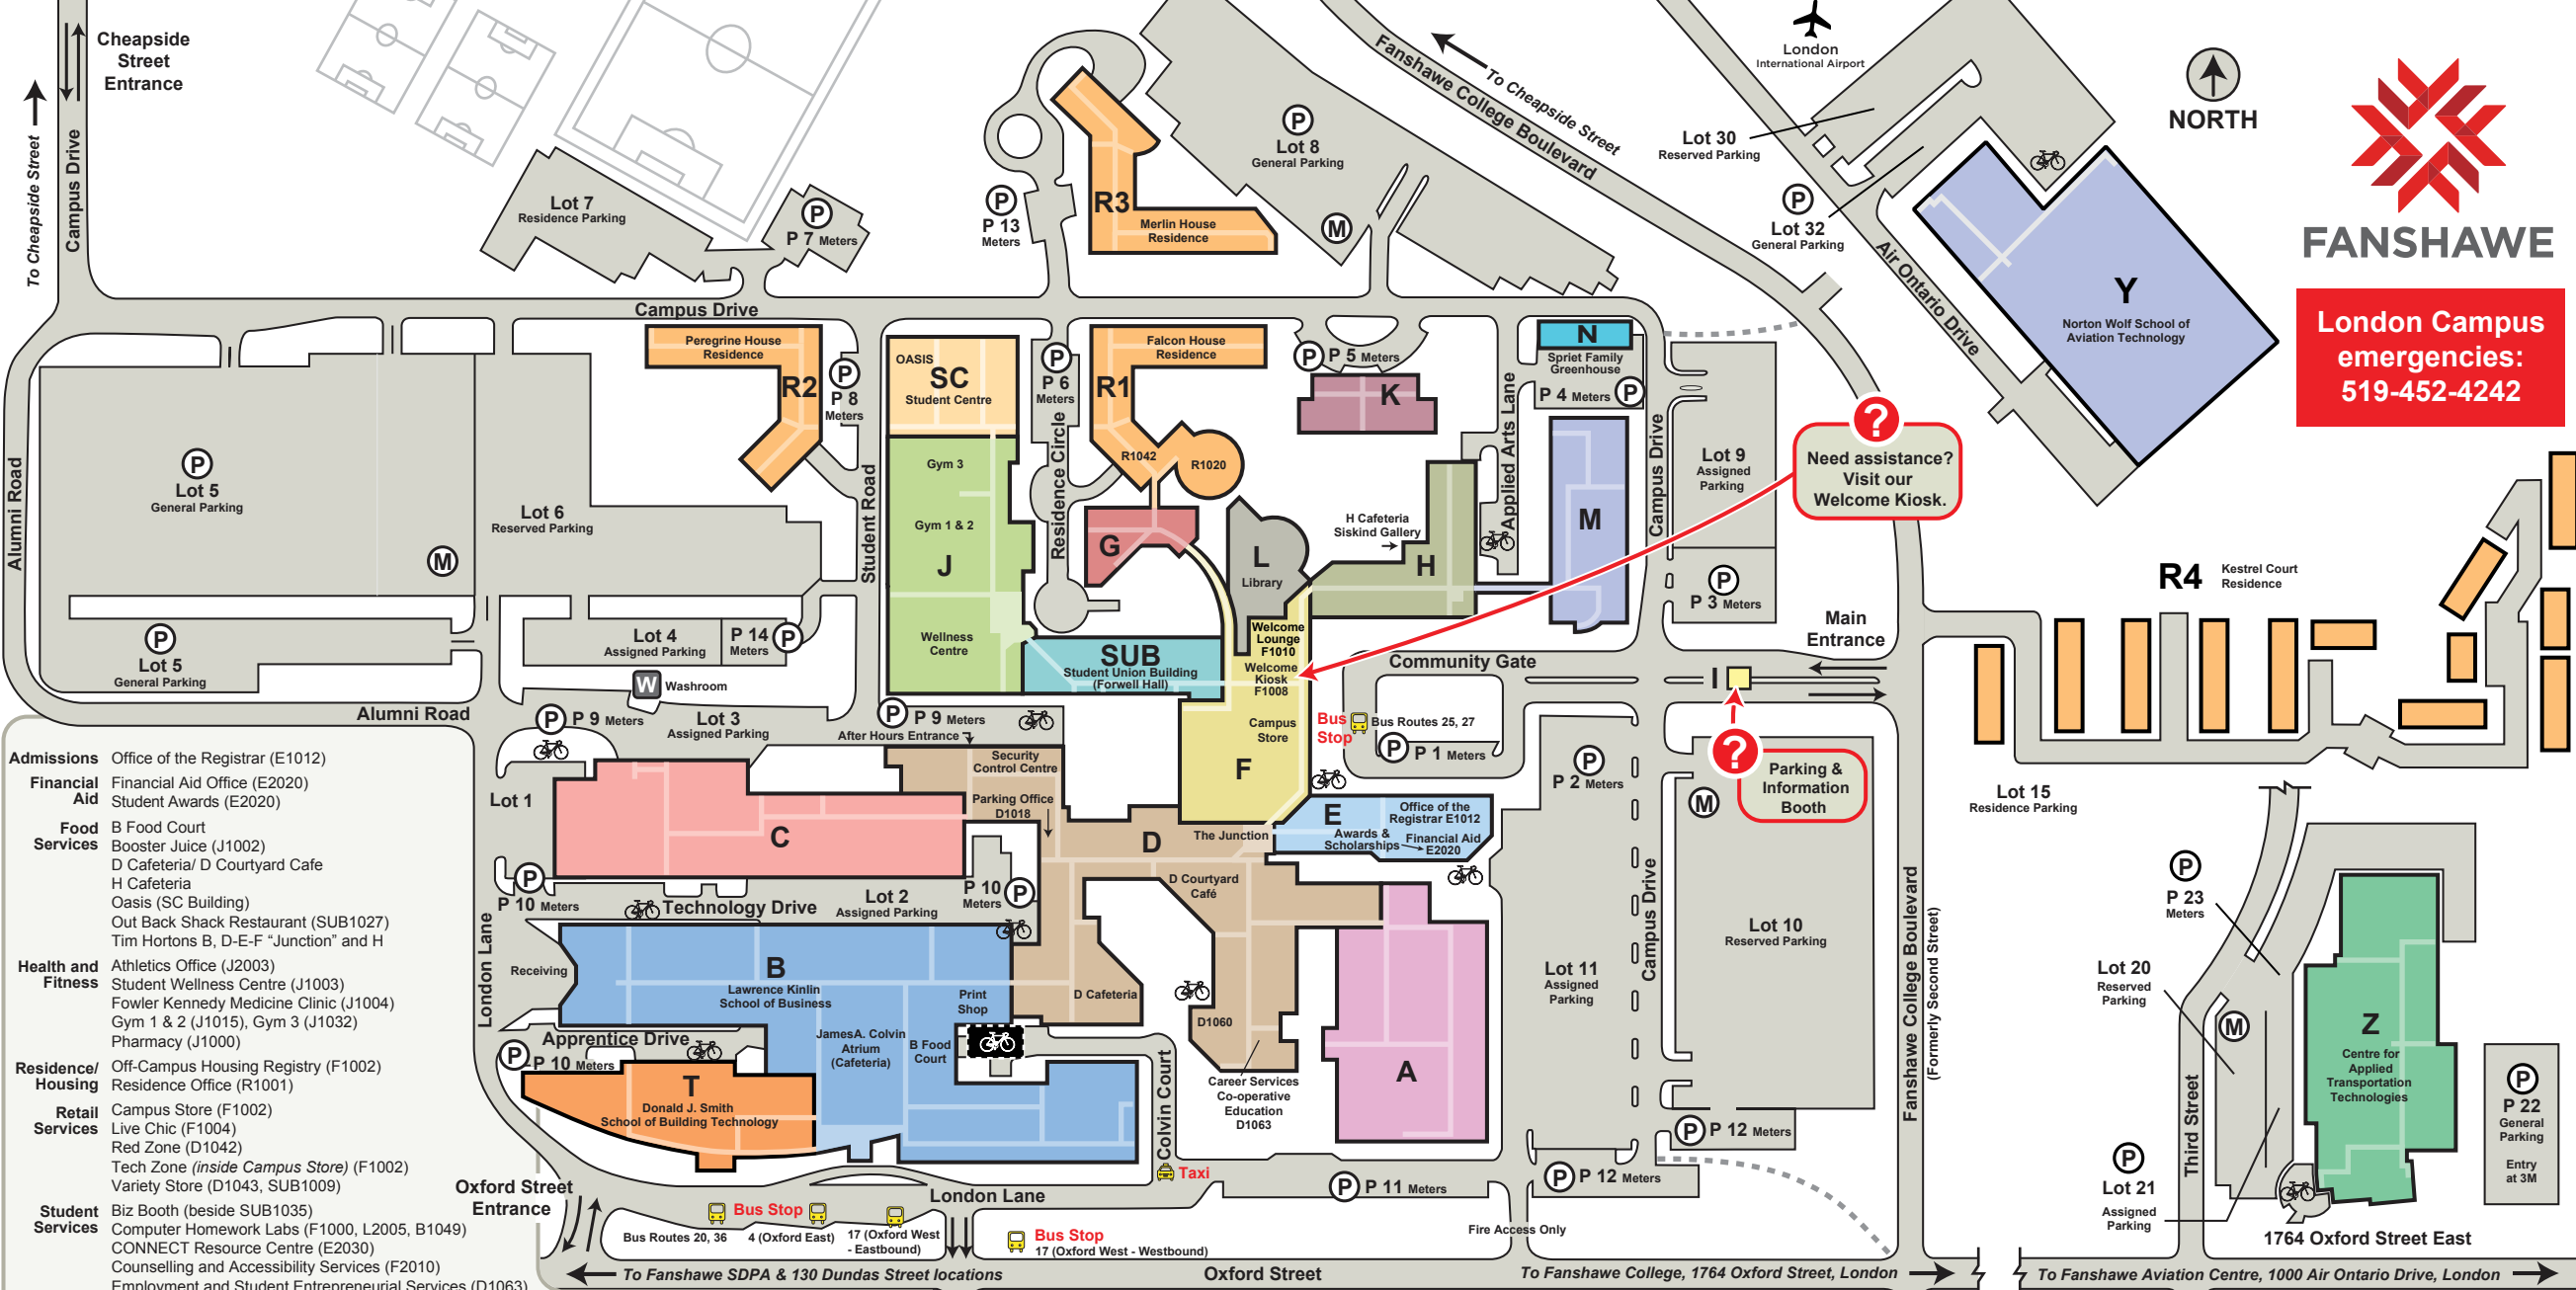

FANSHAWE

London Campus emergencies: 519-452-4242

- Admissions** Office of the Registrar (E1012)
- Financial Aid** Financial Aid Office (E2020)
Student Awards (E2020)
- Food Services** B Food Court
Booster Juice (J1002)
D Cafeteria/ D Courtyard Cafe
H Cafeteria
Oasis (SC Building)
Out Back Shack Restaurant (SUB1027)
Tim Hortons B, D-E-F "Junction" and H
- Health and Fitness** Athletics Office (J2003)
Student Wellness Centre (J1003)
Fowler Kennedy Medicine Clinic (J1004)
Gym 1 & 2 (J1015), Gym 3 (J1032)
Pharmacy (J1000)
- Residence/Housing** Off-Campus Housing Registry (F1002)
Residence Office (R1001)
- Retail Services** Campus Store (F1002)
Live Chic (F1004)
Red Zone (D1042)
Tech Zone (inside Campus Store) (F1002)
Variety Store (D1043, SUB1009)
- Student Services** Biz Booth (beside SUB1035)
Computer Homework Labs (F1000, L2005, B1049)
CONNECT Resource Centre (E2030)
Counselling and Accessibility Services (F2010)
Employment and Student Entrepreneurial Services (D1063)
Fanshawe International (E2025)
First Nations Centre (A1047)
Foot Patrol (D1027)
Leap Junction (F1012)
Learning Centre (F2001)
Library and Media Services (L1003)
Meal Plan (Bookstore F1002)
Print Shop (B1002)
Student Union Offices (SC1000)
Test Centre (F2006)
Test Centre Office (F2011)
Welcome Lounge (F1010)

Visitor Parking (P) Motorcycle Parking (M) Bicycle Rack (Bicycle icon) Secure Bicycle Facility (Bicycle icon) Smoke-free All locations (No smoking icon)

SDPA (School of Digital and Performing Arts) is located in the Howard W. Rundle Building at 137 Dundas Street.

130 Dundas Street location
130 Dundas Street
London ON N6A 1G2

Z Building (Centre for Applied Transportation Technologies) is located one block east of the main campus on Oxford Street.

Y Building (Norton Wolf School of Aviation Technology) is located at the London International Airport, 1000 Air Ontario Drive, London.